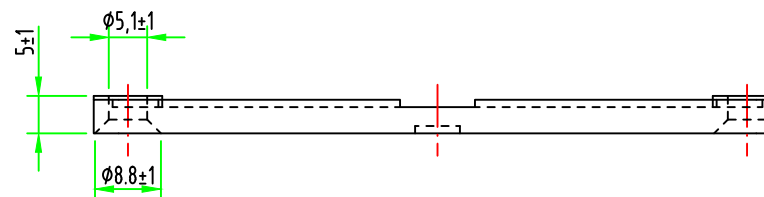

零件圖

NOTE

- 1.MATERIAL: PLASTIC
- 2.PROCESSING METHODS: Plastic injection
- 3.COLOR: BLACK
- 4.FINISH: X

ISO9001

INVNI TECH DEVELOPING CORP.
NO.7,ALLEY 11,LANE 144,SEC.2,YEN-PING
NORTH ROAD,TAIPEI 103, TAIWAN R.O.C.
TEL: (02)2553-2001 FAX: (02)2553-2004
<http://www.invnitech.com>

DRAWING	Ryu 2016.09.18	MODEL	9CM 3 In One ABS Plastic Filter(BB-7)GUARD			REV 2
CHECK	----	PART NO.	----			----
APPROVED	----	SCALE	A4 1:1	UNIT	mm	
SYMBOL	REDACTOR	DATE	DESCRIPTION			
	----	----	----			
	----	----	----			
	----	----	----