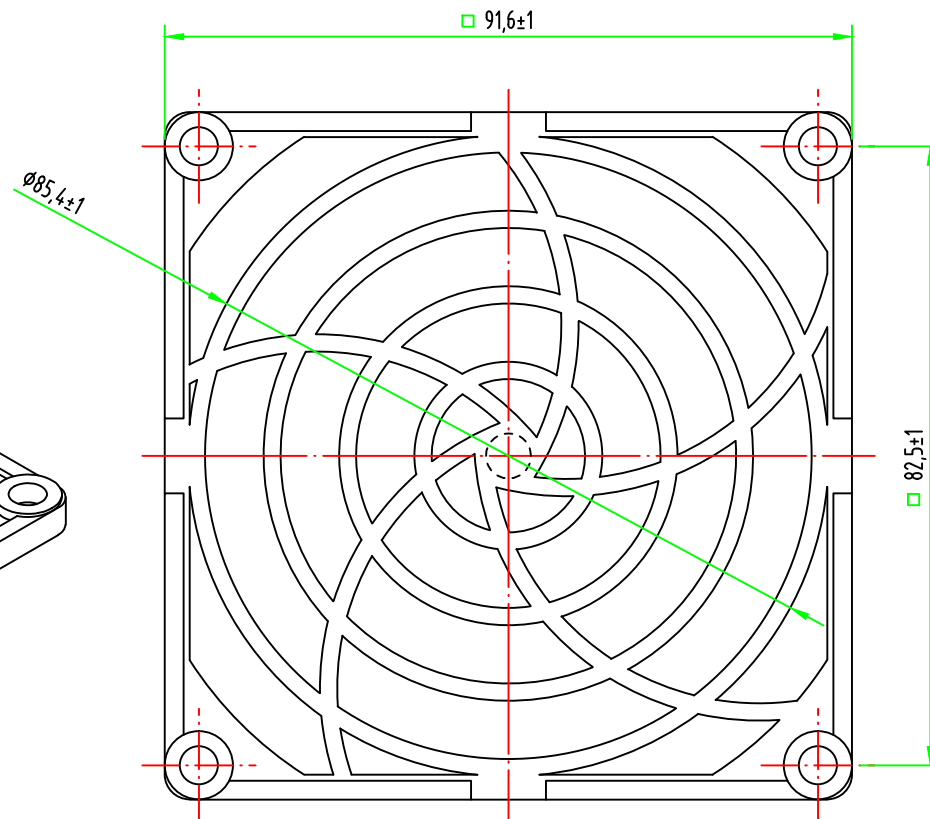

零件圖

NOTE

- 1.MATERIAL: PLASTIC
- 2.PROCESSING METHODS: Plastic injection
- 3.COLOR: BLACK
- 4.FINISH: X

ISO9001

INVNI TECH DEVELOPING CORP.
NO.7,ALLEY 11,LANE 144,SEC.2,YEN-PING
NORTH ROAD,TAIPEI 103, TAIWAN R.O.C.
TEL: (02)2553-2001 FAX: (02)2553-2004
<http://www.invnitech.com>

DRAWING	Ryu 2016.09.18	MODEL	9CM 3 In One ABS Plastic Filter(BB-7)GUARD			REV 2
CHECK	----	PART NO.	----			----
APPROVED	----	SCALE	A4 1:1	UNIT	mm	
SYMBOL	REDACTOR	DATE	DESCRIPTION			
	----	----	----			
	----	----	----			
	----	----	----