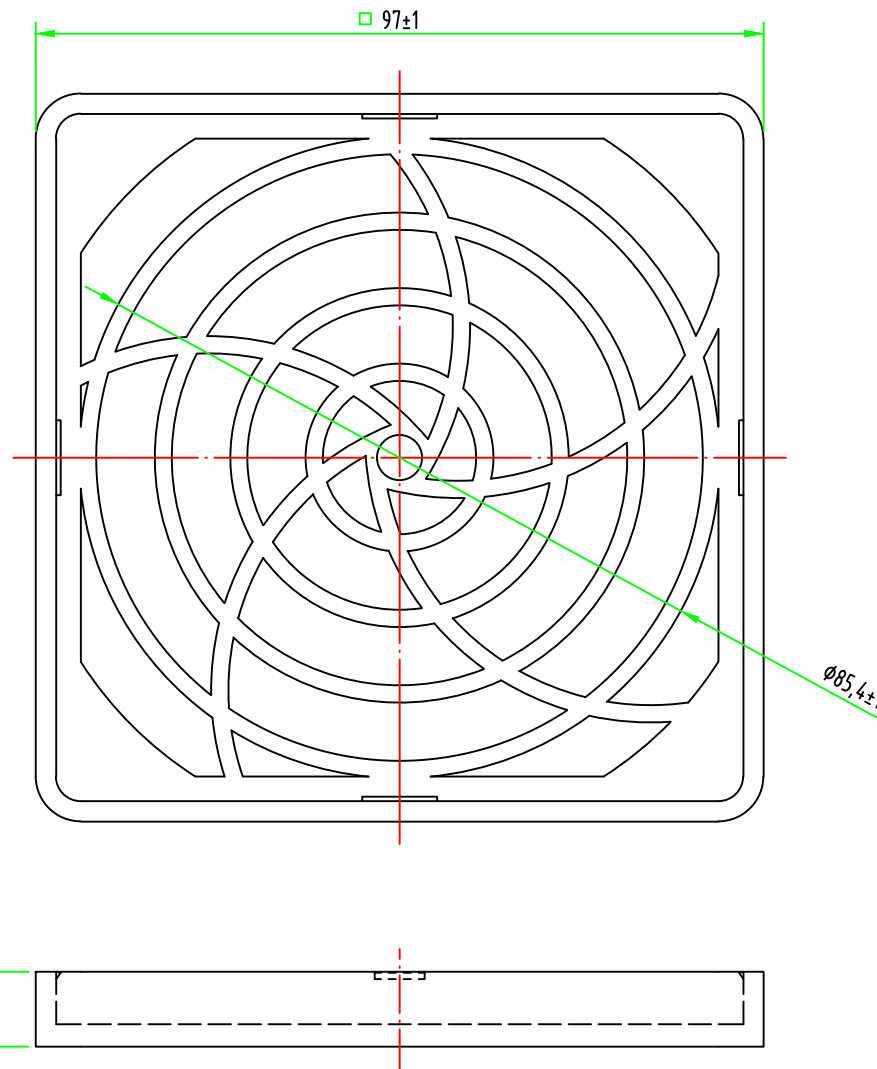

零件圖

NOTE

- 1.MATERIAL: PLASTIC
- 2.PROCESSING METHODS: Plastic injection
- 3.COLOR: BLACK
- 4.FINISH: X

ISO9001

INVNI TECH DEVELOPING CORP.
NO.7,ALLEY 11,LANE 144,SEC.2,YEN-PING
NORTH ROAD,TAIPEI 103, TAIWAN R.O.C.
TEL: (02)2553-2001 FAX: (02)2553-2004
<http://www.invnitech.com>

DRAWING	Ryu 2016.09.18	MODEL	9CM 3 in One ABS Plastic Filter(BB-7)RETAINER			REV 2
CHECK	----	PART NO.	----			----
APPROVED	----	SCALE	A4 1:1	UNIT	mm	
SYMBOL	REDACTOR	DATE	DESCRIPTION			
	----	----	----			
	----	----	----			
	----	----	----