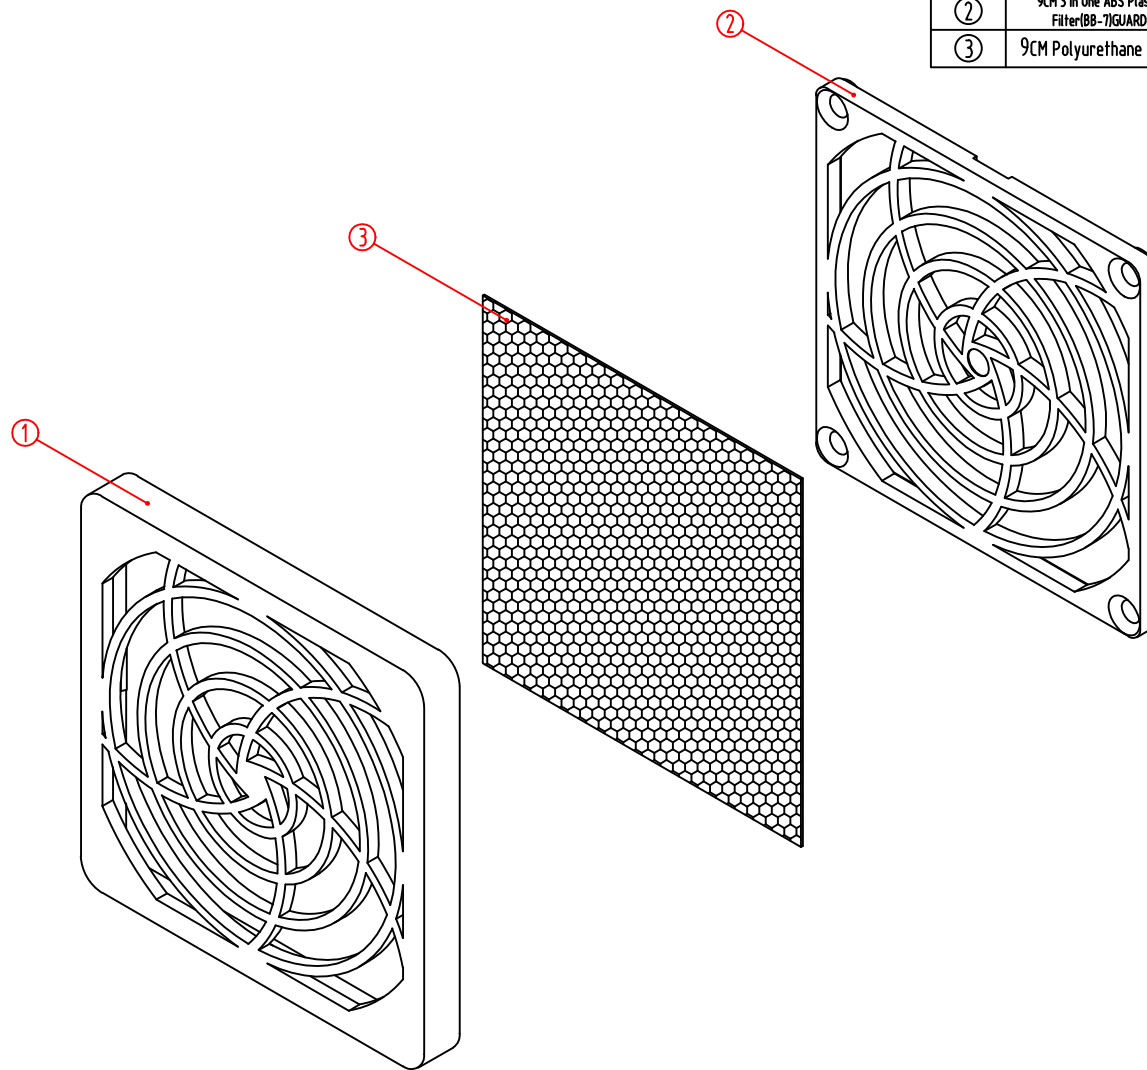

展開圖

ITEM	PART	DESCRIPTION	QTY
①	9CM 3 in One ABS Plastic Filter(BB-7)RETAINER	97×97×10mm	1
②	9CM 3 in One ABS Plastic Filter(BB-7)GUARD	91.6×91.6×5mm	1
③	9CM Polyurethane foam	91×91×2.7mm	1

ISO9001

INVNI TECH DEVELOPING CORP.
 NO.7,ALLEY 11,LANE 144,SEC.2,YEN-PING
 NORTH ROAD,TAIPEI 103, TAIWAN R.O.C.
 TEL:(02)2553-2001 FAX:(02)2553-2004
<http://www.invnitech.com>

DRAWING	Ryu 2016.09.18	MODEL	9CM 3 In One ABS Plastic Filter(BB-7)			REV 2
CHECK	----	PART NO.	----			----
APPROVED	----	SCALE	A4 1:1.5	UNIT	mm	
SYMBOL	REDACTOR	DATE	DESCRIPTION			
	----	----	----			
	----	----	----			
	----	----	----			