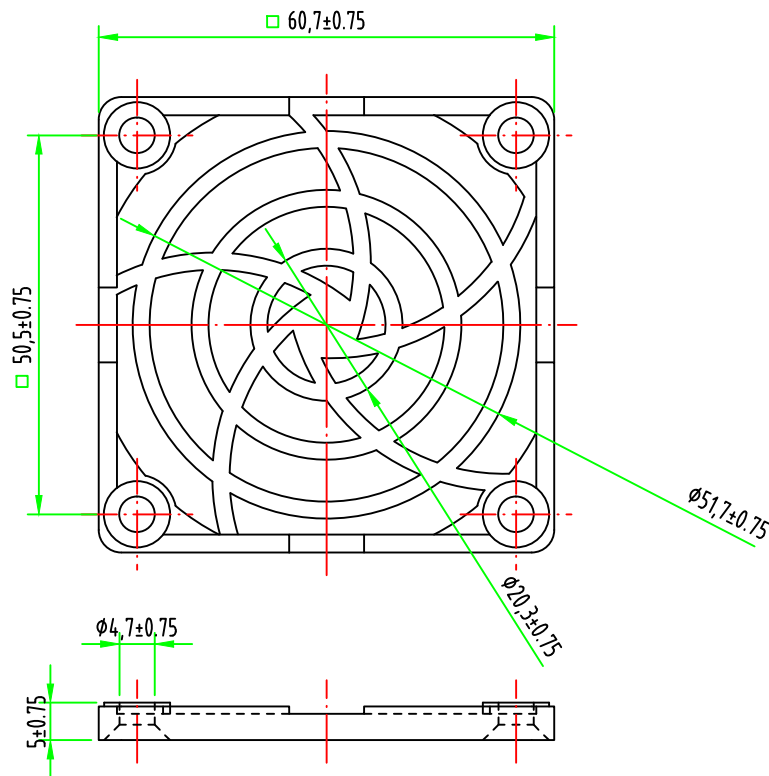

展開圖

ITEM	PART	DESCRIPTION	QTY
①	6CM 3 in One ABS Plastic Filter(BB-9)RETAINER	65.5×65.5×9mm	1
②	6CM 3 in One ABS Plastic Filter(BB-9)GUARD	60.7×60.7×5mm	1
③	6CM Polyurethane foam	60×60×3mm	1

ISO9001

INVNI TECH DEVELOPING CORP.
 NO.7,ALLEY 11,LANE 144,SEC.2,YEN-PING
 NORTH ROAD,TAIPEI 103, TAIWAN R.O.C.
 TEL:(02)2553-2001 FAX:(02)2553-2004
<http://www.invnitech.com>

DRAWING	Ryu 2016.09.18	MODEL	6CM 3 in One ABS Plastic Filter(BB-9)			REV 2
CHECK	----	PART NO.	----			----
APPROVED	----	SCALE	A4 1:1	UNIT	mm	
SYMBOL	REDACTOR	DATE	DESCRIPTION			
	----	----	----			
	----	----	----			
	----	----	----			

DRAWING	Ryu 2016.09.18	MODEL	6CM 3 in One ABS Plastic Filter(BB-9)RETAINER			REV 2
CHECK	----	PART NO.	----			----
APPROVED	----	SCALE	A4 1:1	UNIT	mm	
SYMBOL	REDACTOR	DATE	DESCRIPTION			
	----	----	----			
	----	----	----			
	----	----	----			