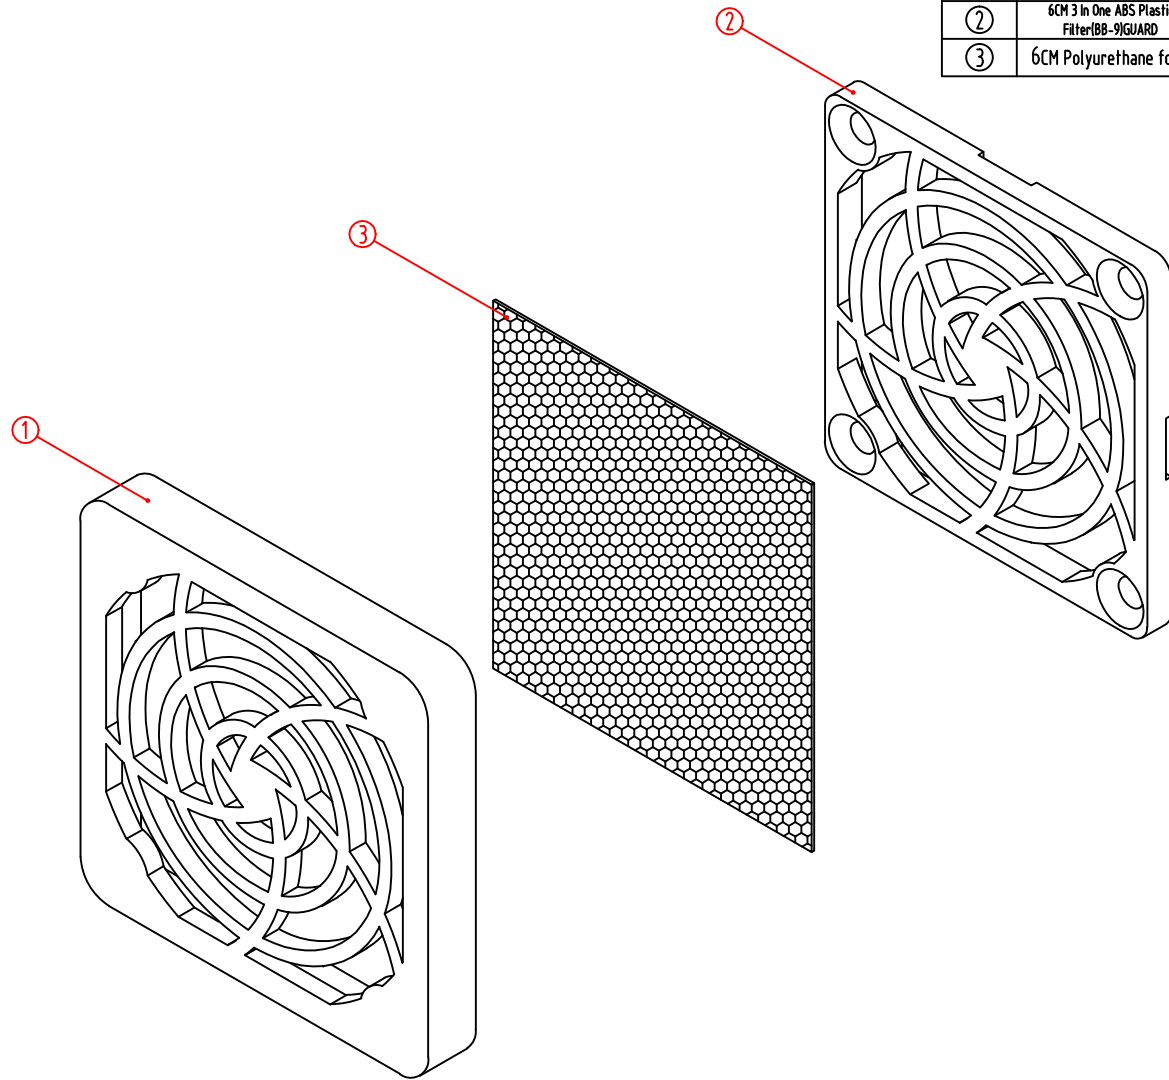

展開圖

ITEM	PART	DESCRIPTION	QTY
①	6CM 3 in One ABS Plastic Filter(BB-9)RETAINER	65.5×65.5×9mm	1
②	6CM 3 in One ABS Plastic Filter(BB-9)GUARD	60.7×60.7×5mm	1
③	6CM Polyurethane foam	60×60×3mm	1

ISO9001

INVNI TECH DEVELOPING CORP.
 NO.7,ALLEY 11,LANE 144,SEC.2,YEN-PING
 NORTH ROAD,TAIPEI 103, TAIWAN R.O.C.
 TEL:(02)2553-2001 FAX:(02)2553-2004
<http://www.invnitech.com>

DRAWING	Ryu 2016.09.18	MODEL	6CM 3 in One ABS Plastic Filter(BB-9)			REV 2
CHECK	----	PART NO.	----			----
APPROVED	----	SCALE	A4 1:1	UNIT	mm	
SYMBOL	REDACTOR	DATE	DESCRIPTION			
	----	----	----			
	----	----	----			
	----	----	----			

DRAWING	Ryu 2016.09.18	MODEL	6CM 3 in One ABS Plastic Filter(BB-9)RETAINER			REV 2
CHECK	----	PART NO.	----			----
APPROVED	----	SCALE	A4 1:1	UNIT	mm	
SYMBOL	REDACTOR	DATE	DESCRIPTION			
	----	----	----			
	----	----	----			
	----	----	----			