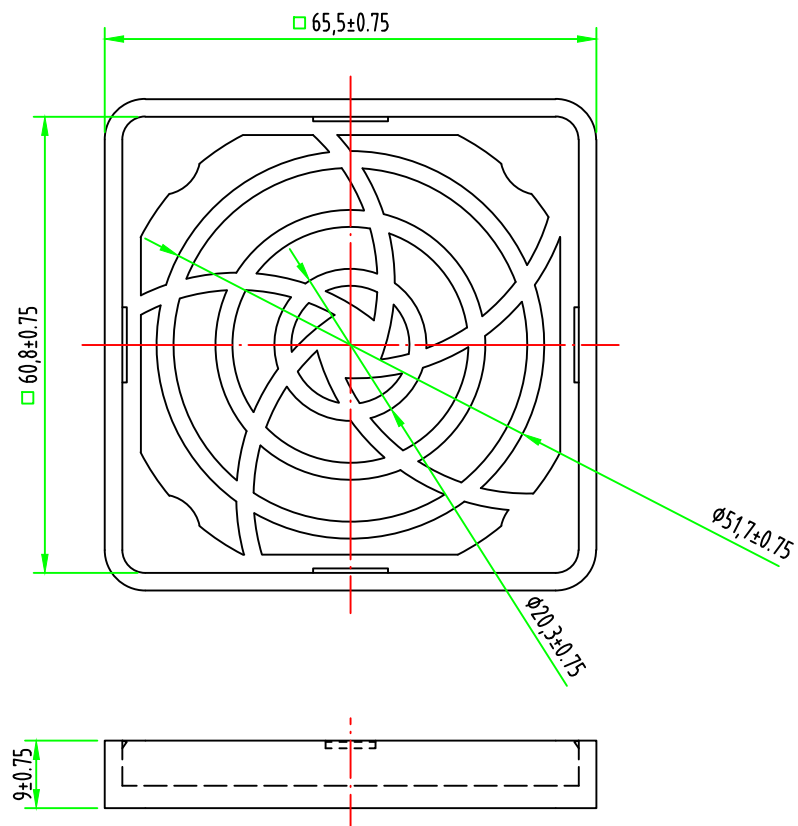

零件圖

NOTE

- 1.MATERIAL: PLASTIC
- 2.PROCESSING METHODS: Plastic injection
- 3.COLOR: BLACK
- 4.FINISH: X

ISO9001

INVNI TECH DEVELOPING CORP.
NO.7,ALLEY 11,LANE 144,SEC.2,YEN-PING
NORTH ROAD,TAIPEI 103, TAIWAN R.O.C.
TEL:(02)2553-2001 FAX:(02)2553-2004
<http://www.invnitech.com>

DRAWING	Ryu 2016.09.18	MODEL	6CM 3 in One ABS Plastic Filter(BB-9)RETAINER			REV 2
CHECK	----	PART NO.	----			----
APPROVED	----	SCALE	A4 1:1	UNIT	mm	
SYMBOL	REDACTOR	DATE	DESCRIPTION			
	----	----	----			
	----	----	----			
	----	----	----